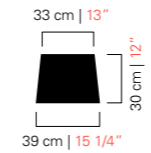

Paralumi
Shades

Esterno: Cotone
External: Cotton

Solo per 7224
Only for 7224

BB
Bianco
White