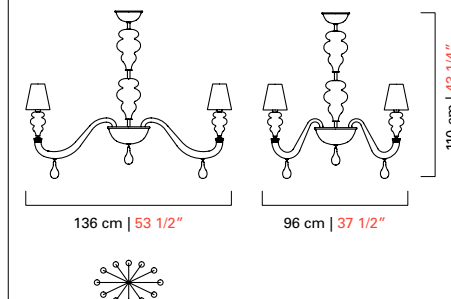

15 kg
33 lb

21 kg
46 lb

27 kg
60 lb

Lampadine N. Tipo W max.
Bulbs N. Type W max.

10 E14 60
E12 60

14 E14 60
E12 60

18 E14 60
E12 60

Dimmerabile
Dimmable

D

D

D

Lampadine incluse
Bulbs included

Certificazioni
Cerification Marks

Modelli e misure
Models and sizes

*Ogni modello prevede una catena di 100 cm inclusa.
Every model is supplied with a 100 cm (39 1/4") chain.

Ran Round
7177-08

Ran Round
7177-12

Peso
Weight

15 kg
33 lb

20 kg
44 lb

Lampadine N. Tipo W max.
Bulbs N. Type W max.

8 E14 60
E12 60

12 E14 60
E12 60

Dimmerabile
Dimmable

D

D

Lampadine incluse
Bulbs included

Certificazioni
Cerification Marks

Modelli e misure
Models and sizes

*Ogni modello prevede una catena di 100 cm inclusa.
Every model is supplied with a 100 cm (39 1/4") chain.