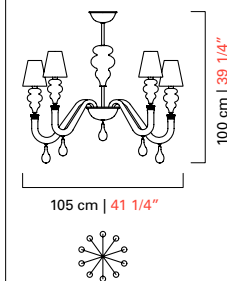

Modelli e misure
Models and sizes

*Ogni modello prevede una catena di 100 cm inclusa.
Every model is supplied with a 100 cm (39 1/4") chain.

Ran Round
7176-10

Ran Round
7176-14

Ran Round
7176-18

Peso
Weight

15 kg
33 lb

21 kg
46 lb

27 kg
60 lb

Lampadine N. Tipo W max.
Bulbs N. Type W max.

10 E14 60
E12 60

14 E14 60
E12 60

18 E14 60
E12 60

Dimmerabile
Dimmable

D

D

D

Lampadine incluse
Bulbs included

Certificazioni
Cerification Marks

Modelli e misure
Models and sizes

*Ogni modello prevede una catena di 100 cm inclusa.
Every model is supplied with a 100 cm (39 1/4") chain.

Ran Round
7177-08

Ran Round
7177-12

Peso
Weight

15 kg
33 lb

20 kg
44 lb

Lampadine N. Tipo W max.
Bulbs N. Type W max.

8 E14 60
E12 60

12 E14 60
E12 60