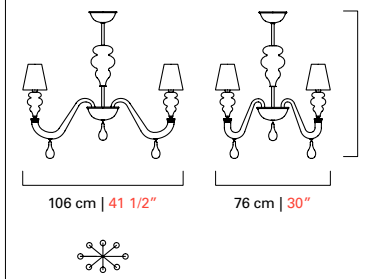

Modelli e misure
Models and sizes

*Ogni modello prevede una catena di 100 cm inclusa.
Every model is supplied with a 100 cm (39 1/4") chain.

Ran Round
7176-10

Ran Round
7176-14

Ran Round
7176-18

Peso
Weight

15 kg
33 lb

21 kg
46 lb

27 kg
60 lb

Lampadine N. Tipo W max.
Bulbs N. Type W max.

10 E14 60
E12 60

14 E14 60
E12 60

18 E14 60
E12 60

Dimmerabile
Dimmable

D

D

D

Lampadine incluse
Bulbs included

Certificazioni
Cerification Marks

Modelli e misure
Models and sizes

*Ogni modello prevede una catena di 100 cm inclusa.
Every model is supplied with a 100 cm (39 1/4") chain.

Ran Round
7177-08

Ran Round
7177-12

Peso
Weight

15 kg
33 lb

20 kg
44 lb

Lampadine N. Tipo W max.
Bulbs N. Type W max.

8 E14 60
E12 60

12 E14 60
E12 60