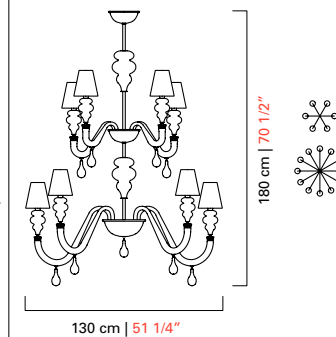

Modelli e misure
Models and sizes

*Ogni modello prevede una catena di 100 cm inclusa.
Every model is supplied with a 100 cm (39 1/4") chain.

Ran Round
7176-10

Ran Round
7176-14

Ran Round
7176-18

Peso
Weight

15 kg
33 lb

21 kg
46 lb

27 kg
60 lb

Lampadine N. Tipo W max.
Bulbs N. Type W max.

10 E14 60
E12 60

14 E14 60
E12 60

18 E14 60
E12 60

Dimmerabile
Dimmable

D

D

D

Lampadine incluse
Bulbs included

Certificazioni
Cerification Marks

Modelli e misure
Models and sizes

*Ogni modello prevede una catena di 100 cm inclusa.
Every model is supplied with a 100 cm (39 1/4") chain.

Ran Round
7177-08

Ran Round
7177-12

Peso
Weight

15 kg
33 lb

20 kg
44 lb

Lampadine N. Tipo W max.
Bulbs N. Type W max.

8 E14 60
E12 60

12 E14 60
E12 60