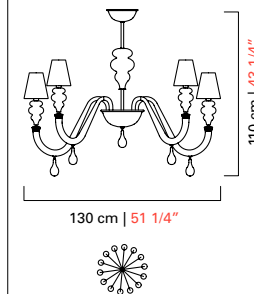

Modelli e misure
Models and sizes

*Ogni modello prevede una catena di 100 cm inclusa.
Every model is supplied with a 100 cm (39 1/4") chain.

Ran Round
7176-10

Ran Round
7176-14

Ran Round
7176-18

Peso
Weight

15 kg
33 lb

21 kg
46 lb

27 kg
60 lb

Lampadine N. Tipo W max.
Bulbs N. Type W max.

10 E14 60
E12 60

14 E14 60
E12 60

18 E14 60
E12 60

Dimmerabile
Dimmable

D

D

D

Lampadine incluse
Bulbs included

Certificazioni
Cerification Marks

Modelli e misure
Models and sizes

*Ogni modello prevede una catena di 100 cm inclusa.
Every model is supplied with a 100 cm (39 1/4") chain.

Ran Round
7177-08

Ran Round
7177-12

Peso
Weight

15 kg
33 lb

20 kg
44 lb

Lampadine N. Tipo W max.
Bulbs N. Type W max.

8 E14 60
E12 60

12 E14 60
E12 60