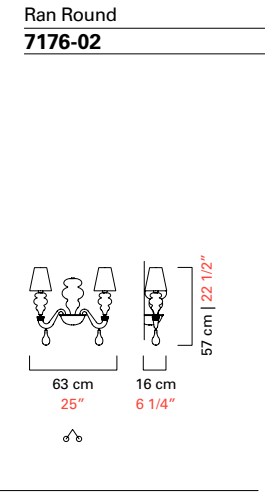

D

D

D

Lampadine incluse
Bulbs included

Certificazioni
Cerification Marks

Modelli e misure
Models and sizes

*Ogni modello prevede una catena di 100 cm inclusa.
Every model is supplied with a 100 cm (39 1/4") chain.

Ran Round
7177-08

Ran Round
7177-12

Peso
Weight

15 kg
33 lb

20 kg
44 lb

Lampadine N. Tipo W max.
Bulbs N. Type W max.

8 E14 60
E12 60

12 E14 60
E12 60

Dimmerabile
Dimmable

D

D

Lampadine incluse
Bulbs included

Certificazioni
Cerification Marks

Modelli e misure
Models and sizes

*Ogni modello prevede una catena di 100 cm inclusa.
Every model is supplied with a 100 cm (39 1/4") chain.

Peso Weight	35 kg 77 lb	4 kg 9 lb
Lampadine N. Tipo W max. Bulbs N. Type W max.	20 E14 60 E12 60	2 E14 60 E12 60
Dimmerabile Dimmable	D	D
Lampadine incluse Bulbs included		
Certificazioni Cerification Marks		