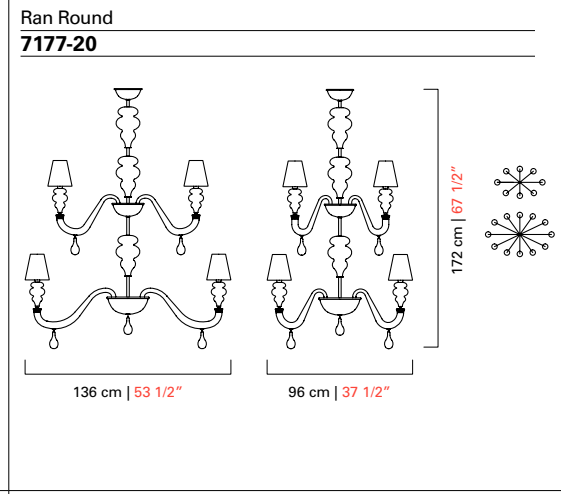

D

D

D

Lampadine incluse
Bulbs included

Certificazioni
Cerification Marks

Modelli e misure
Models and sizes

*Ogni modello prevede una catena di 100 cm inclusa.
Every model is supplied with a 100 cm (39 1/4") chain.

Ran Round
7177-08

Ran Round
7177-12

Peso
Weight

15 kg
33 lb

20 kg
44 lb

Lampadine N. Tipo W max.
Bulbs N. Type W max.

8 E14 60
E12 60

12 E14 60
E12 60

Dimmerabile
Dimmable

D

D

Lampadine incluse
Bulbs included

Certificazioni
Cerification Marks

Modelli e misure
Models and sizes

*Ogni modello prevede una catena di 100 cm inclusa.
Every model is supplied with a 100 cm (39 1/4") chain.

Peso Weight	35 kg 77 lb	4 kg 9 lb
Lampadine N. Tipo W max. Bulbs N. Type W max.	20 E14 60 E12 60	2 E14 60 E12 60
Dimmerabile Dimmable	D	D
Lampadine incluse Bulbs included		
Certificazioni Cerification Marks		