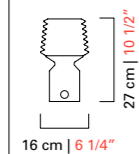

The base is in precious marble, in two options: White Carrara and Belgian Black.

Modelli e misure
Models and sizes

Camparino
7358-00

Peso
Weight

4 kg
9 lb

Lampadine N. Tipo W max.
Bulbs N. Type W max.

1 Led 6
6