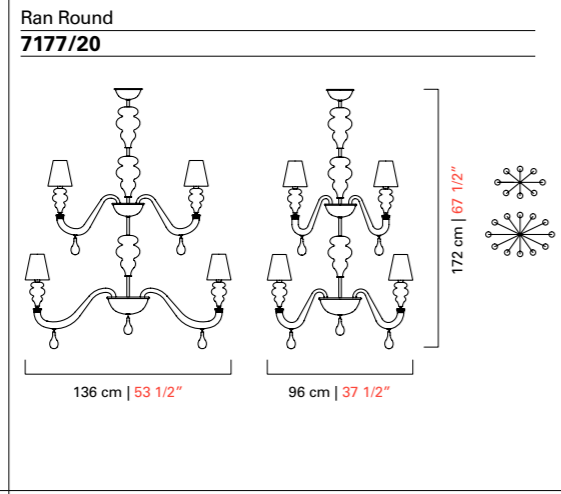

Modelli e misure
Models and sizes

*Ogni modello prevede una catena di 100 cm inclusa.
Every model is supplied with a 100 cm (39 1/4") chain.

	Ran Round 7176/10	Ran Round 7176/14	Ran Round 7176/18
Peso Weight	15 kg 33 lb	21 kg 46 lb	27 kg 60 lb
Lampadine N. Tipo W max. Bulbs N. Type W max.	10 E14 60 E12 60	14 E14 60 E12 60	18 E14 60 E12 60
Dimmerabile Dimmable	D	D	D
Lampadine incluse Bulbs included			
Certificazioni Cerification Marks			

Modelli e misure
Models and sizes

*Ogni modello prevede una catena di 100 cm inclusa.
Every model is supplied with a 100 cm (39 1/4") chain.

	Ran Round 7177/08		Ran Round 7177/12	
Peso Weight	15 kg 33 lb		20 kg 44 lb	
Lampadine N. Tipo W max. Bulbs N. Type W max.	8 E14 60 E12 60		12 E14 60 E12 60	
Dimmerabile Dimmable	D		D	
Lampadine incluse Bulbs included				
Certificazioni Cerification Marks				

Modelli e misure
Models and sizes

*Ogni modello prevede una catena di 100 cm inclusa.
Every model is supplied with a 100 cm (39 1/4") chain.

Peso Weight	35 kg 77 lb	4 kg 9 lb
Lampadine N. Tipo W max. Bulbs N. Type W max.	20 E14 60 E12 60	2 E14 60 E12 60
Dimmerabile Dimmable	D	D
Lampadine incluse Bulbs included		
Certificazioni Cerification Marks		