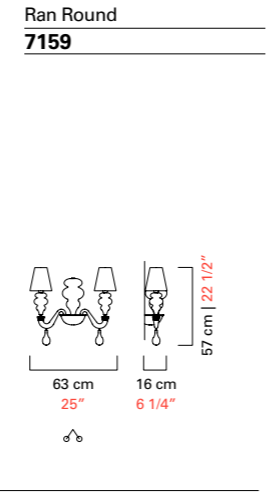

Modelli e misure
Models and sizes

*Ogni modello prevede una catena di 100 cm inclusa.
Every model is supplied with a 100 cm (39 1/4") chain.

	Ran Round 7176/10	Ran Round 7176/14	Ran Round 7176/18
Peso Weight	15 kg 33 lb	21 kg 46 lb	27 kg 60 lb
Lampadine N. Tipo W max. Bulbs N. Type W max.	10 E14 60 E12 60	14 E14 60 E12 60	18 E14 60 E12 60
Dimmerabile Dimmable	D	D	D
Lampadine incluse Bulbs included			
Certificazioni Cerification Marks			

Modelli e misure
Models and sizes

*Ogni modello prevede una catena di 100 cm inclusa.
Every model is supplied with a 100 cm (39 1/4") chain.

	Ran Round 7177/08		Ran Round 7177/12	
Peso Weight	15 kg 33 lb		20 kg 44 lb	
Lampadine N. Tipo W max. Bulbs N. Type W max.	8 E14 60 E12 60		12 E14 60 E12 60	
Dimmerabile Dimmable	D		D	
Lampadine incluse Bulbs included				
Certificazioni Cerification Marks				

Modelli e misure
Models and sizes

*Ogni modello prevede una catena di 100 cm inclusa.
Every model is supplied with a 100 cm (39 1/4") chain.

Peso Weight	35 kg 77 lb	4 kg 9 lb
Lampadine N. Tipo W max. Bulbs N. Type W max.	20 E14 60 E12 60	2 E14 60 E12 60
Dimmerabile Dimmable	D	D
Lampadine incluse Bulbs included		
Certificazioni Cerification Marks		