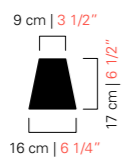

Paralumi
Shades

Esterno: Cotone
External: Cotton

BB
Bianco
White