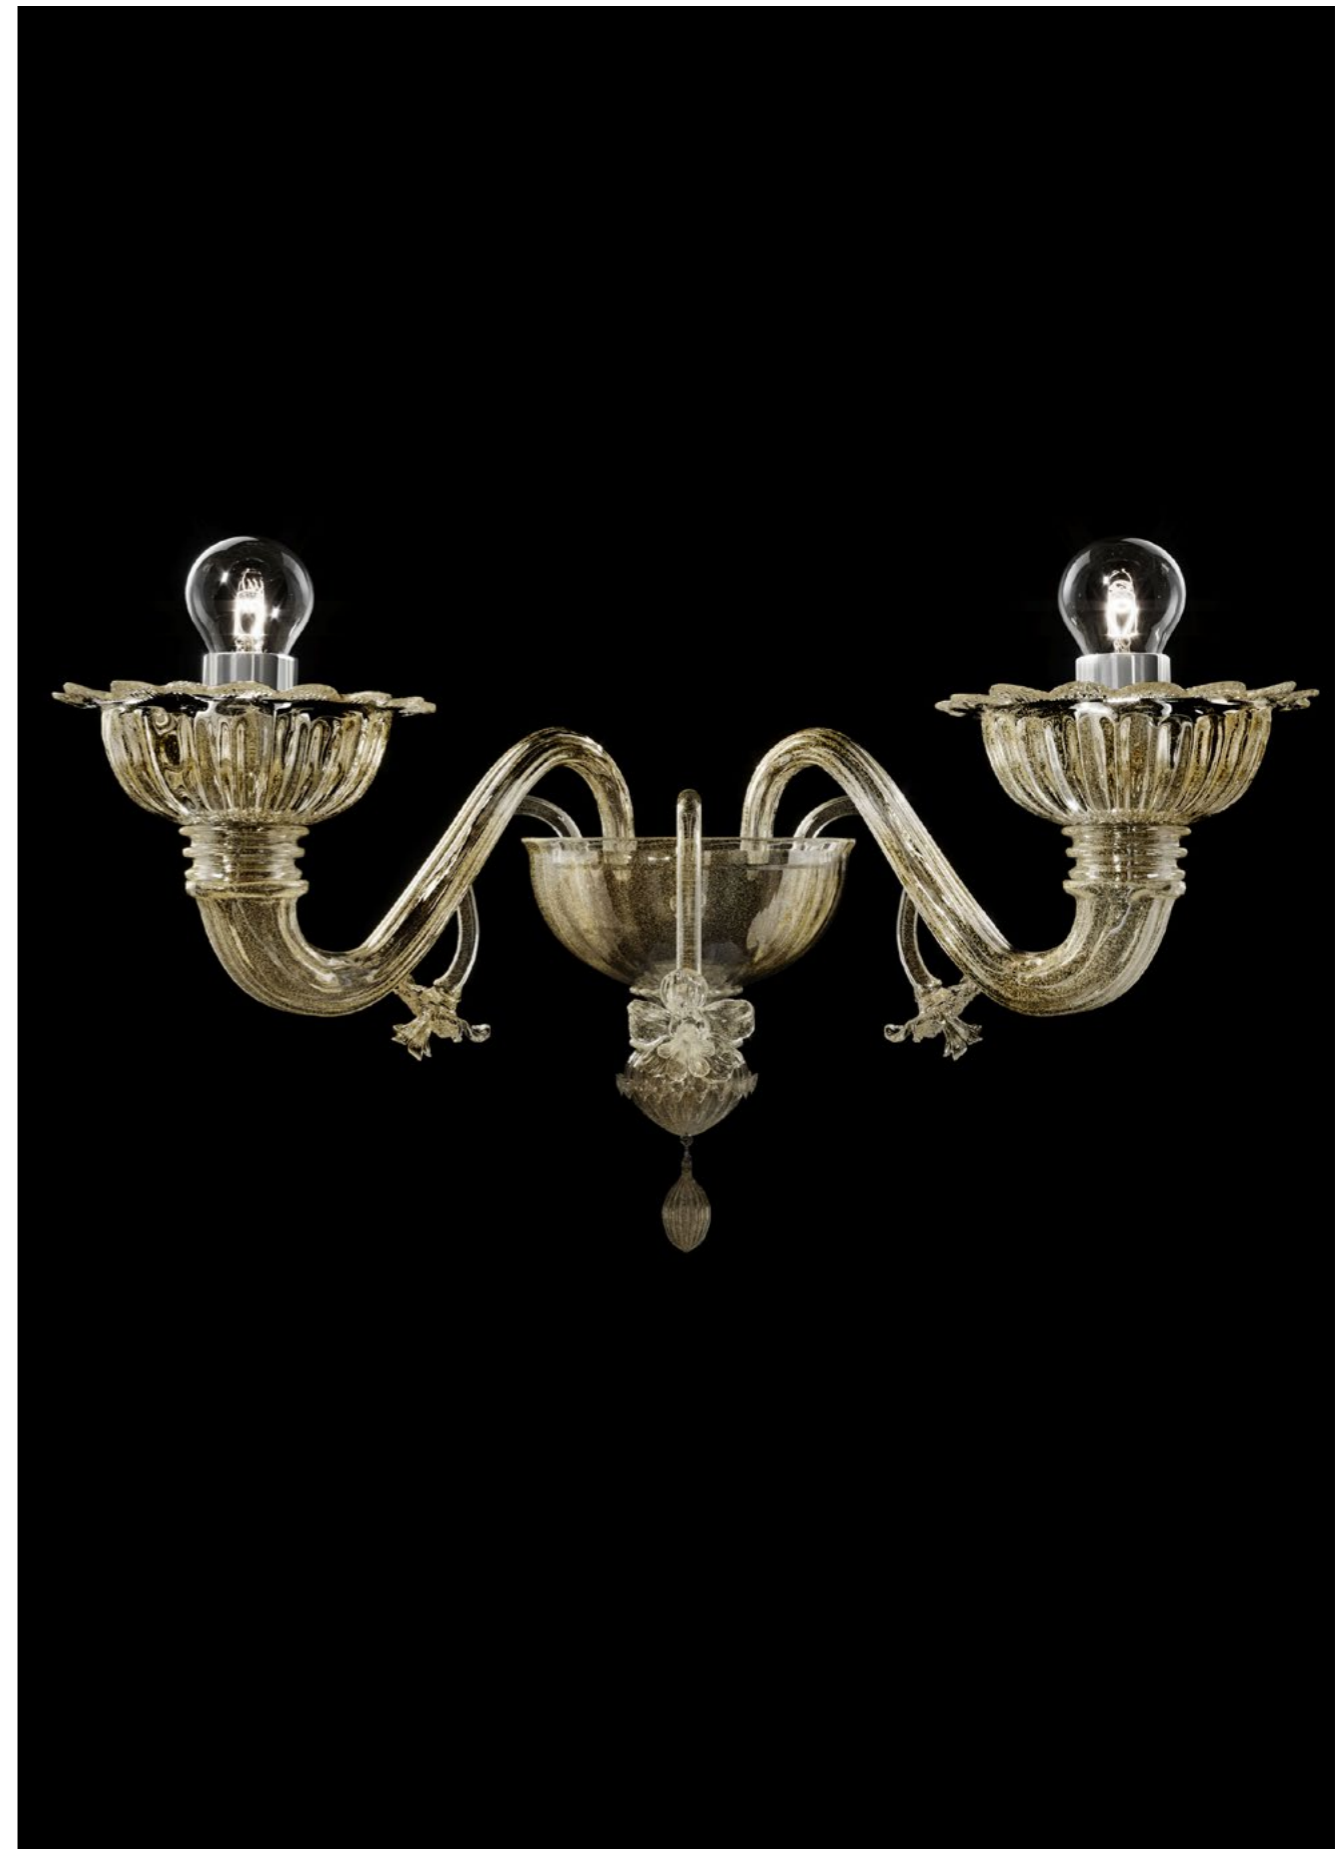

Modelli e misure
Models and sizes

*Ogni modello prevede una catena di 100 cm inclusa.
Every model is supplied with a 100 cm (39 1/4") chain.

	Nekhel 5705/10	Nekhel 5705/12	Nekhel 5705/16
			
Peso Weight	14 kg 31 lb	19 kg 42 lb	30 kg 66 lb
Lampadine N. Tipo W max. Bulbs N. Type W max.	10 E14 60 E12 60	12 E14 60 E12 60	16 E14 60 E12 60
Dimmerabile Dimmable	D	D	D
Lampadine incluse Bulbs included			
Certificazioni Cerification Marks			

Modelli e misure
Models and sizes

	Nekhel 5705/02
	
Peso Weight	4 kg 9 lb
Lampadine N. Tipo W max. Bulbs N. Type W max.	2 E14 60 E12 60
Dimmerabile Dimmable	D
Lampadine incluse Bulbs included	
Certificazioni Cerification Marks	