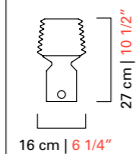

The base is in precious marble, in two options: White Carrara and Belgian Black.

Modelli e misure
Models and sizes

Camparino
7358

Peso
Weight

4 kg
9 lb

Lampadine N. Tipo W max.
Bulbs N. Type W max.

1 Led 6
6