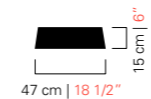

**GC**  
Grigio  
*Grey*  
\*Solo con IC  
*Only with IC*

**PT**  
Petrolio  
*Petrol Blue*  
\*Solo con LQ  
*Only with LQ*

**RS**  
Rosa  
*Pink*  
\*Solo con VI  
*Only with VI*

**BE**  
Beige  
*Beige*  
\*Solo con BW  
*Only with BW*

47 cm | 18 1/2"

70 cm | 27 1/2"

98 cm | 38 1/2"

---

barovier.com