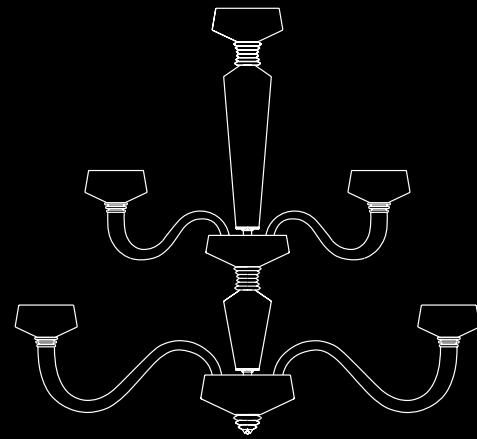

Barovier&Toso  
VENEZIA 1295

<b>Modelli e misure</b> <b>Models and sizes</b>	Rosati <b>5716/06</b>	Rosati <b>5716/09</b>	Rosati <b>5716/12</b>	Rosati <b>5716/18</b>
				
<b>Peso</b> <b>Weight</b>	13 kg 29 lb	17 kg 37 lb	24 kg 53 lb	35 kg 77 lb
<b>Lampadine</b> <b>Bulbs</b>	N. Tipo/Type W max. 6+1+1 G9 + G4 + Strip Led 40+1,5+1,4	9+1+1 G9 + G4 + Strip Led 40+1,5+1,4	12+1+2 G9 + G4 + Strip Led 40+1,5+1,4	18+1+2 G9 + G4 + Strip Led 40+1,5+1,4
<b>Dimmerabile</b> <b>Dimmable</b>	D G9	D G9	D G9	D G9
<b>Classe energetica</b> <b>Energy class</b>	(12)	(12)	(12)	(12)
<b>Lampadine incluse</b> <b>Bulbs included</b>	G9 Led + G4 Led + Strip Led	G9 Led + G4 Led + Strip Led	G9 Led + G4 Led + Strip Led	G9 Led + G4 Led + Strip Led
<b>Certificazioni</b> <b>Certification Marks</b>				